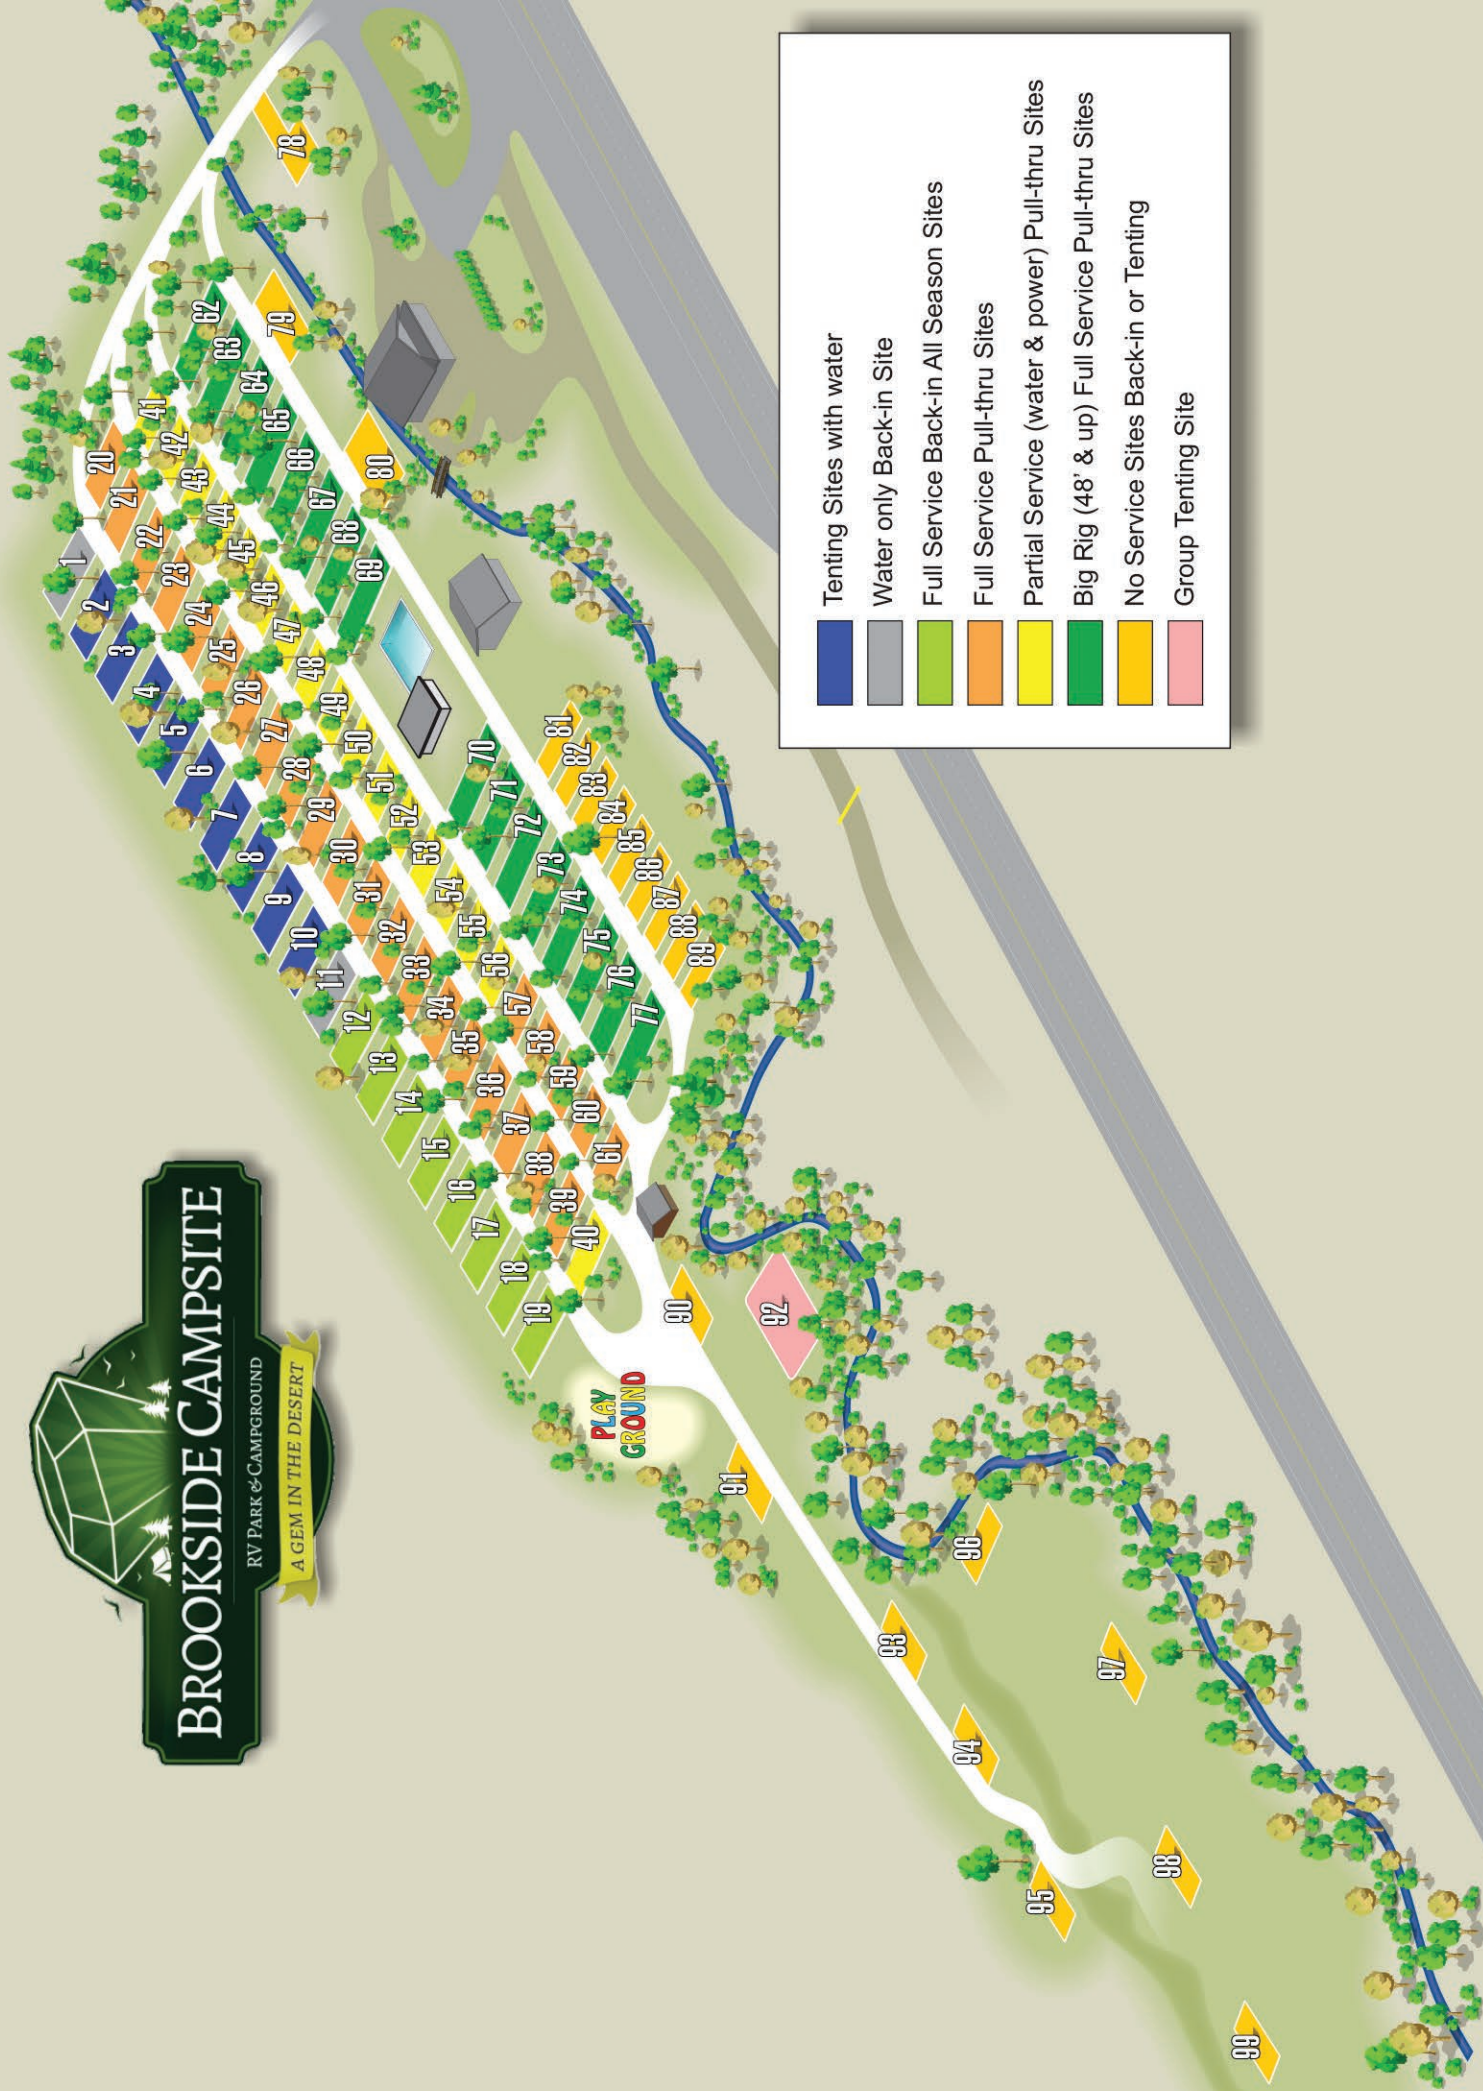

# BROOKSIDE CAMPSITE

RV PARK & CAMPGROUND  
A GEM IN THE DESERT

- Tenting Sites with water
- Water only Back-in Site
- Full Service Back-in All Season Sites
- Full Service Pull-thru Sites
- Partial Service (water & power) Pull-thru Sites
- Big Rig (48' & up) Full Service Pull-thru Sites
- No Service Sites Back-in or Tenting
- Group Tenting Site